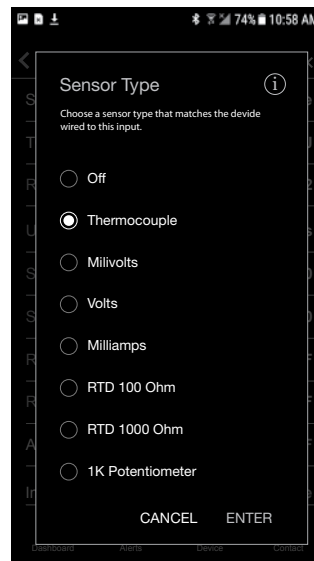

...and help for each parameter

Compatibility

The EZ-LINK mobile application is compatible with all 1/16 DIN EZ-ZONE PM controllers and limits that have the Bluetooth® communications option.

System Requirements

Android™

- Compatible versions: 5, 6, 7 and 8

Apple®

- Compatible versions: 10 and 11

Supported devices

- Designed for phones, compatible with tablets