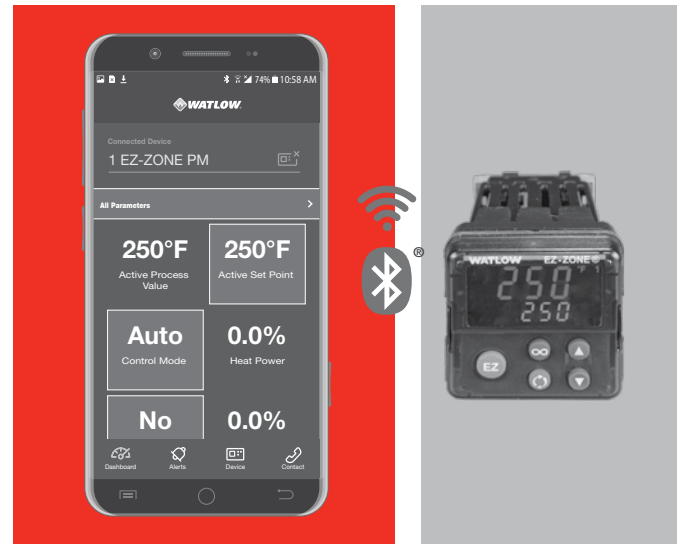

EZ-LINK™ Mobile APP

Watlow's new EZ-LINK™ mobile app allows users to easily set up, monitor and adjust Watlow® EZ-ZONE® PM controllers via Bluetooth® wireless technology. The app is available free-of-charge from the app stores for phones and tablets, and provides access to the controller's parameters with fully spelled out names in plain text with help topics that explain each parameter and option.

When connected to a controller, the app's dashboard view displays up to 20 parameters. Users can configure which parameters appear on the dashboard view with the controller's custom home page. The all parameters feature in the app allows users set up the controller's inputs, control settings, alarms, outputs and other features and functions.

In addition to controller setup, monitoring and adjusting, the EZ-LINK mobile app provides many benefits to the user including password protection, alarm and error indicators, connection to Watlow for feedback and support and accessing device information such as firmware version, part number and serial number.

The app works with all 1/16 DIN EZ-ZONE PM controllers and limits with Bluetooth® wireless technology. This option is approved for use in the U.S., Canada, Japan and the European Union, with more locations coming soon.

Features and Benefits

Remote access

- Connect to controllers up to 70 feet (21.3 meters away)

Ping feature

- Identifies which controller is connected when several controllers are within range

Password security

- Limits unauthorized access and unwanted changes

Controller naming

- Allows user to name the controller and easily find it again the next time