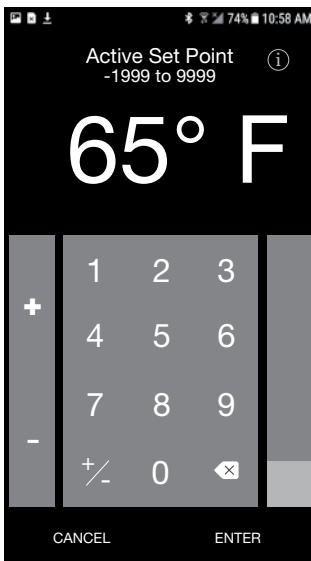

### Illustrated Features

Provides access to controller's home page parameters

Decodes alarms, errors and messages

Pings controller display making it clear which controller is connected

Makes setting up controllers easy with readable text...