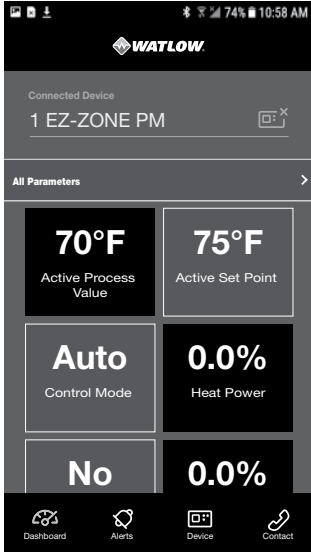

EZ-LINK™ Mobile APP

Illustrated Features

Provides access to controller's home page parameters