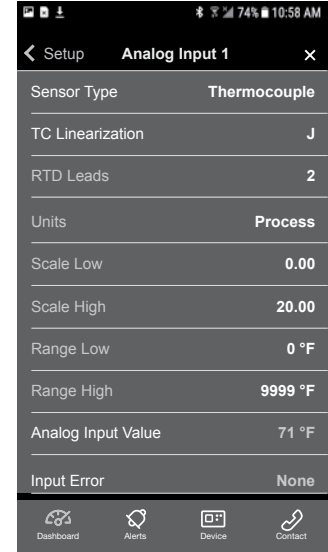

### Illustrated Features

Provides access to controller's home page parameters

Decodes alarms, errors and messages

Pings controller display making it clear which controller is connected

Makes setting up controllers easy with readable text...

...intuitive operation

...and help for each parameter